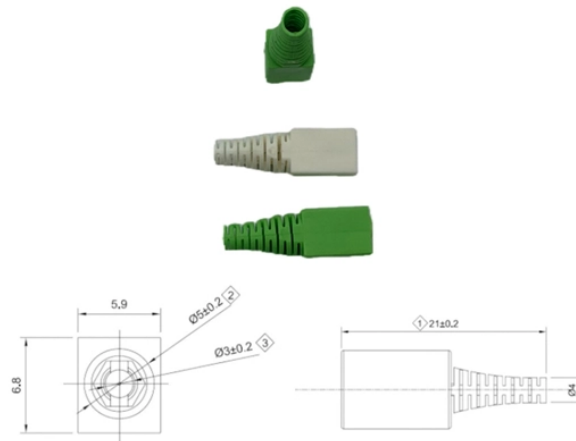

Diameter of the center hole of the optical cable reel

Overview

The arbor hole is at the center of the reel, and provides access for Reel Stand axles. □Compatible with Various Reel Sizes□The complete shaft bracket assembly can accommodate all shaft sizes up to 5 kg. It is suitable for 5 kg and 1 kg reels with a diameter of 100 mm and a center hole of 15 mm, as well as 5 kg reels with a diameter of 200 mm and a center hole of 50 mm (for reverse). Use the table below to find the spool/bobbin dimensions for wire & cable products sold throughout our store. Commercial wooden reels typically feature arbor holes with diameters between 2 and 5 inches (about. Fibre optic cable reels with different barrel diameters and winding widths. The barrel is coated with PE foam Do you have any questions?

We would be pleased to assist you. +49 (0) 5208 7004-0 Our quality management system has been ISO 9001-certified since 1997, and our environmental management. Here are typical dimensions for a standard fiber optic cable reel: Small reels: 12 inches (305 mm) Medium reels: 24 inches (610 mm) Large reels: 36 inches (915 mm) or more Typically ranges from 3 inches (76 mm) to 6 inches (152 mm) Small reels: 6 inches (152 mm) to 10

Diameter of the center hole of the optical cable reel

A table then lists specifications for various sized reels, including their dimensions, weight, and maximum cable carrying capacity. Reel capacity depends on the ...

Find out about our cable drum dimensions, weight, length, standard spool and wooden cable reel sizes.

The arbor hole is at the center of the reel, and provides access for Reel Stand axles. Commercial wooden reels typically feature arbor holes with diameters between 2 and 5 inches ...