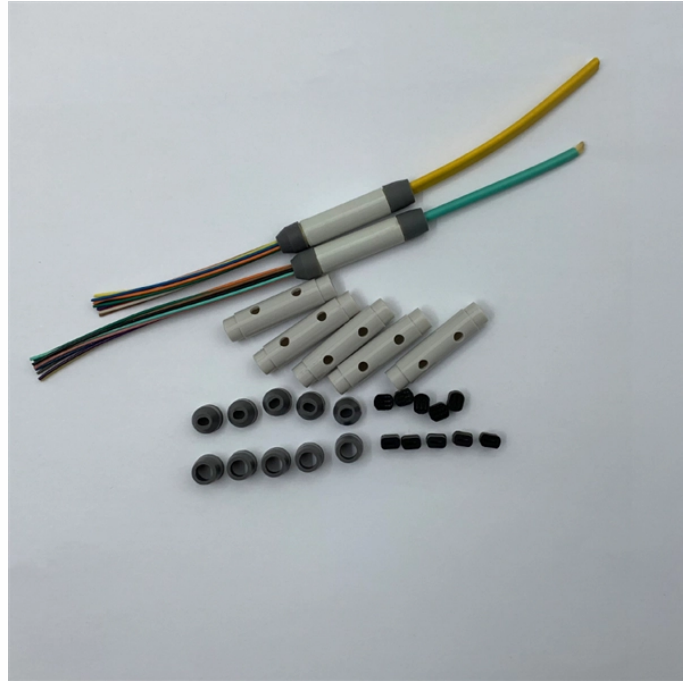

Diagram of Embedded Parts for Cable Trays in Floors

Diagram of Embedded Parts for Cable Trays in Floors

The document provides detailed information on the installation of various cable trays, including their descriptions, starting and ending points, and sizes. It includes sections for different areas such as ...

The Wire Basket Overhead Cable Tray Routing System is composed of pathways, splices, mounting brackets, and accessories that allow the system to be configured for a wide range of applications and ...

Free CAD and BIM blocks library - content for AutoCAD, AutoCAD LT, Revit, Inventor, Fusion 360 and other 2D and 3D CAD applications by Autodesk. CAD blocks and files can be ...

The guide offers a step-by-step demonstration of the proper sequence for assembling these components, providing users with a clear understanding of how to create a secure and organized ...

This guide covers cable ladder systems, cable tray systems, channel support systems and associated supports intended for the support and accommodation of cables and possibly other electrical ...

Download Snake Tray drawings detailing our innovative cable trays, cable management, and power distribution solutions. We sweat the details!

When fitting cable trays and their accessories, the products are cut on site to create changes of direction, adjust sections, etc. Damage can also occur during handling; as a result, both the ...