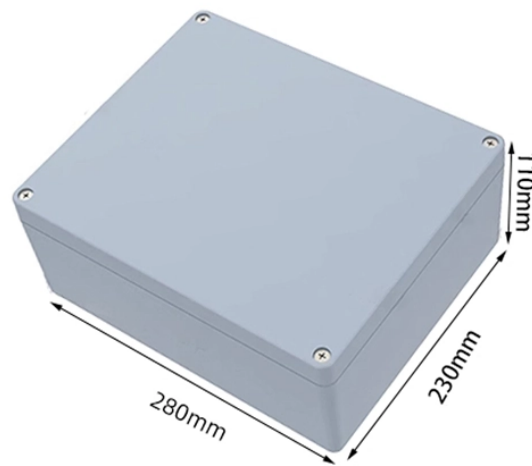

Denmark Household Distribution Box Specifications and Models

Overview

Root Destroyer is made up of copper sulfate crystals that will kill invasive septic and sewer pipe roots without harming your tree. Pour the substance into the toilet bowl nearest the sewer line in 1/2. Contribute to annontopicmodel/unsupervised_topic_modeling development by creating an account on GitHub. 50 voucher if your order arrives late. Brand: Zhanye Model: K1 Material: Iron Bottom Plastic Surface Place Of Origin: Mainland China Province: Guangdong Province City City: Foshan City Applicable Object: Indoor Pipe, fittings, multiports, adapters, valves, manifolds, stubouts, wall boxes and other accessories for hot and cold potable water systems Pipe, fittings, adapters, valves, manifolds, supports, controls and heat-transfer panels and plates for hydronic radiant systems Pipe, fittings, adapters. This model was trained by Shinji Watanabe using nsc recipe in espnet. com/espnet/espnet_model_zoo Evaluate in the recipegit clone https://github.com/espnet/espnet_model_zoo sh. The industry's leading networked AV signal distribution platform, Tesira delivers powerful, flexible, and scalable audio and video DSP capabilities for dynamic, enterprise-wide systems. The Parl e lineup ensures every voice is heard through superior audio clarity and automatic voice tracking.