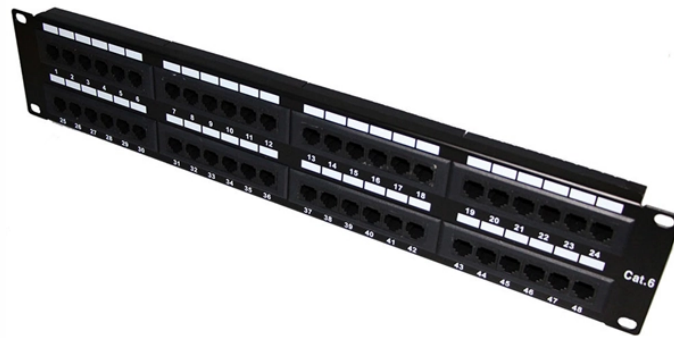

Denmark CE certified terminal box 6-core

Denmark CE certified terminal box 6-core

Terminal boxes and junction boxes from Pepperl+Fuchs are designed to protect signal and power distribution networks in explosion-hazardous and challenging environments.

Built from UV-resistant ABS material, the box combines durability with a sleek form factor, making it easy to mount in indoor or outdoor environments. It supports both fusion splicing ...

Discover 6-port fiber optic terminal box with IP65 rating, CE/ROHS certified metal housing for FTTH/FTTX networks—ideal for reliable, high-speed data connections.

This terminal box terminates up to 12-24 fiber optic cables, offers spaces for splitters and up to 12-24 fusions, allocates 6 x SC Duplex adapters or 6 x LC Quad adapters and working under both indoor ...

We can manufacture and supply a wide range of fiber termination boxes with 20+ years of experience.

FBR-11606 Fiber-Optic Distribution Box, 6-Core is a high quality product by Bud Industries used for electronic enclosure applications.