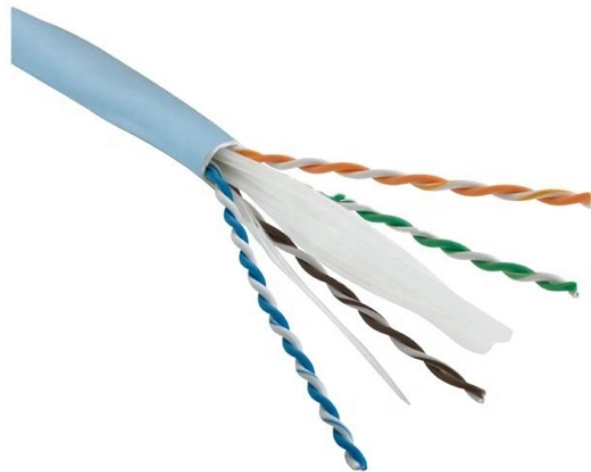

Demagnetizing Cable Junction Box

Overview

Cable Reduction Boxes are used to connect individual sensor extension cables to multi-conductor instrument cable or individual instrument wires for further signal transmission. They are normally mounted close to the machine or any other location where cables need to be interconnected. The DSDC-5 Pipeline Demagnetizing System is a highly-portable unit for pre-weld demagnetization passes on pipes. Operates from either. How can we improve?

Demagnetizing Cable Junction Box

With our cable reduction boxes, you can say goodbye to tangled and messy cables, and hello to a streamlined and organized workspace. Our products are not only practical, but also durable and ...

Shop CTC junction boxes for predictive maintenance including iBoxes, switch boxes, modular boxes, cable termination boxes, cable reduction boxes, and more.

Integrated junction box consisting of cable glands and a terminal block. Suitable for industrial facilities, power cable joint, relay between motors and/or sensors.

Electrical Junction Box, Waterproof IP68 4-Way External Junction Box, Cable Connector Box, Underground External Outdoor Junction Box for Wire Range 4-12mm (4.5" x 4.56" x 2" -1Pcs)

The Expanded System Bundle works together with the Pipeline Demagnetizer to increase demagnetizing power and duty cycle. The DSDC-5 Power Controller runs 2 cables.