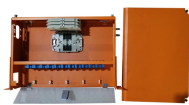

Delivery period connection box 4 cores

Overview

It offers mechanical protection for fiber and pigtail management, integrates splice and termination in a compact form, and features user-friendly operation with high reliability. Terminal box is a durable and easy-to-use low-profile connection device. It has compact wall mount type design. Fibre termination box (FTB) is also known as optical termination box (OTB) or customer box. It provides for quick and easy deployments with increased reliability which allow for fast service turn-up, improved network reach and. The Fiber Optic Distribution Box is a multifunctional termination point to connect feeder cables with drop cables in FTTX communication network systems.

Delivery period connection box 4 cores

The JUNPU 4 fiber drop box is a light and compact wall-mountable enclosure for the termination of up to four fibers. It has been designed to serve as a building entry ...

FBR-11605 Fiber-Optic Distribution Box, 4-Core is a high quality product by Bud Industries used for electronic enclosure applications.

Terminal box is a durable and easy-to-use low-profile connection device. It is suitable for all fiber optic and FTTH application. This box is for outdoor and indoor use. Made from rugged plastic. Termination ...