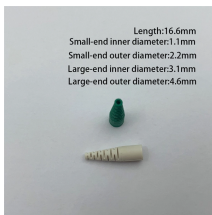

Zyxel's GPON OLTs offer advanced signal processing for dense deployments. Upgrade to gigabit symmetric services today and prepare for tomorrow's ...