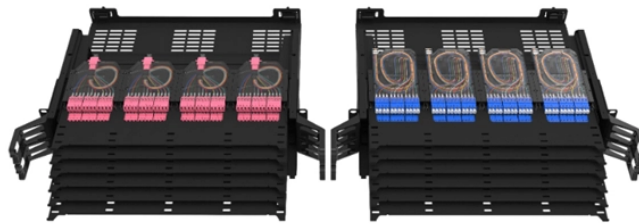

Delda distribution box

Delta distribution box

TAP-CN01/02/03 is the distribution box for the connection of main cable and sub cable in DeviceNet or CANopen. TB1 and TB2 are for connecting main cables, and TB3 ~ TB5 are for connecting sub ...

Variants and dimensions: Single phase metal distribution boxes, Delta series ... Three phase metal distribution boxes, Delta series

The Delta Power Distribution Box (PDB) with 3U in height is applicable to the Delta Amplon UPSs: RT-15K3P and RT-20K3P. The PDB can be connected to single UPS or two parallel UPSs and can be ...

This portable spider box is made in the USA and manufactured in Texas. Designed for indoor, outdoor, and rugged applications, it allows operators to use 480V Delta power via a 30-foot line-in cord.

Precision sunrise and sunset times for over 429,450 locations in India. Fast, data-driven solar intelligence with moon phases, golden hour, and solar noon stats.

Optional floor stand (can meet seismic) and eases raised floor installations. This product is available as a customized solution. Please contact your local sales team for further information.

DELTA series includes the complete insulated thermoplastic, wall mounting distribution boxes from PCE. These are extremely robust designed, are multi-serial compatible, practice-orientated thought-out ...