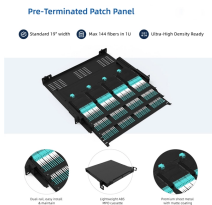

800mm Width Aluminum Cable Ladder Cable Tray, Find Details ...