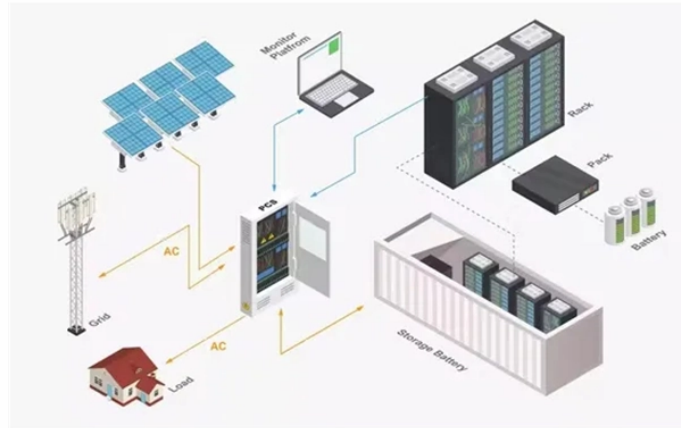

Data Center Power Distribution Box Cabling Layering

Data Center Power Distribution Box Cabling Layering

Learn how to plan and audit smart data center cabling that supports future growth, more uptime & fast troubleshooting with Cabling Solutions Group.

Discover what data is, its types, and its importance in today's digital world. Learn how structured, unstructured, and big data drive decision-making, AI, and business growth.

Figure 1 provides a block diagram of an electrical distribution system showing the name and the typical location of the electrical distribution equipment in a data center and the power flow path.

The layers of the data center design are the core,
aggregation, and access layers. These layers are
referred to extensively throughout this guide and
are briefly described as follows:

Cabling in a data center isn't just a “hook-it-up and forget it” task — it's the literal backbone for uptime, scalability, and thermal performance. Poorly planned cabling can lead to ...

Snake Tray manufactures cable trays, power distribution solutions and cost-effective cable management systems for data centers, solar installations, transit & more.

Structured cabling supports optimized infrastructure in any modern data center. Dive into our guide to structured data center cabling management with DataSpan.