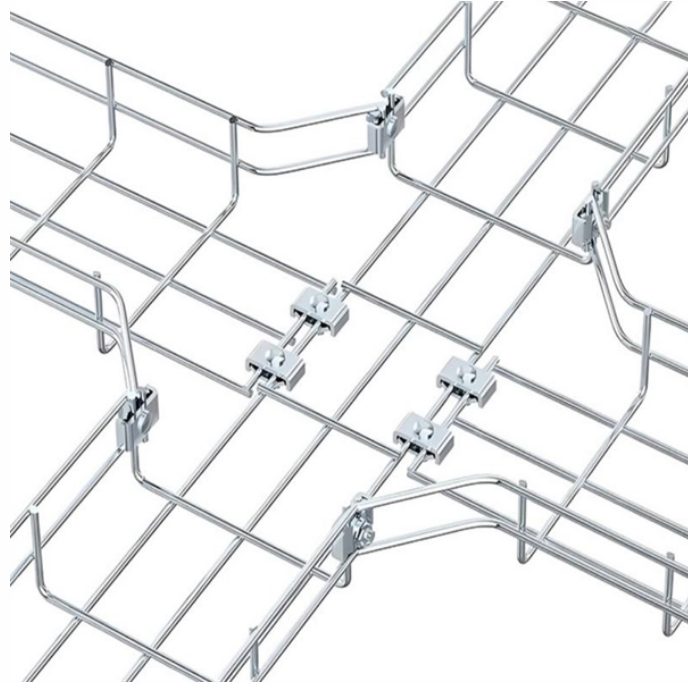

Dark boxes and dark box distribution boxes

Dark boxes and dark box distribution boxes

While the installation location of the distribution box needs to be non-flammable, there are also requirements for the enclosure of the distribution box. In use, it can be ensured that the outside ...

A commonly used distribution box contains doorbells, earth leakage devices, timers, or contact breakers. However, the distribution boxes have several sizes and designs suitable for ...

Understanding its significance, this article covers what a distribution box is, how it functions, its structure, the various types available, and how it differs from other electrical boxes like ...

Learn what an electrical distribution box is in simple terms. Complete guide to panel types, NEC 408 requirements, and applications for home and commercial use.

This ultimate guide explains what a distribution box does, its internal components, common types, real-world applications, and how to select the right DB Box for your project.

Understand distribution boxes (DB boxes) in 5 minutes. Learn about types, components, functions, and uses. Find the perfect DB box for your needs.

Home Products Distribution Boxes Panasonic Surface and Flush Mounted Distribution Boxes Standard Flush Mounted Distribution Boxes Distribution Box 2 Flush Mounted Halogen Free (White Cover) ...