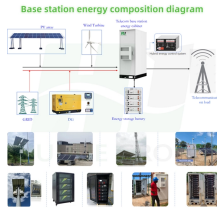

Czech explosion-proof distribution box price

Czech explosion-proof distribution box price

Contact our experts or request a quote today.
Degree of protection:IP66. Rated
voltage:250/400V;50/60Hz.

Flameproof and explosion proof, the wiring is finished in these power overhaul distribution boxes so users are only required to connect the terminals on the outside.