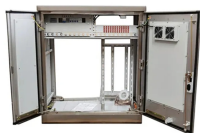

We supply network cabinets, server cabinets, wall-mounted cabinets and floor-standing cabinets available in various sizes and manufactured from cold-rolled steel for durability. We also offer you all ...