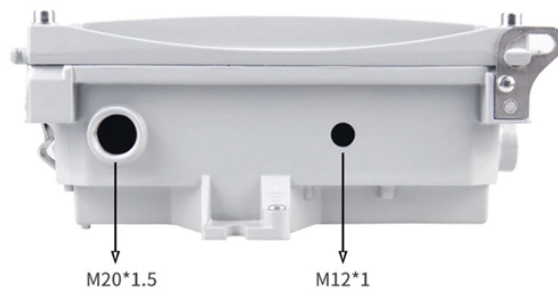

Customized iron electrical distribution boxes