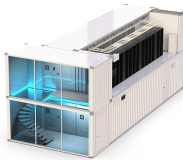

From prototype to mass production, we support OEM metal enclosure customization with drawings. From drawing to delivery in 4 simple steps. Send us your technical drawing or design requirements. ...

Shop Iron Box for UL-listed power cables, custom solutions, and fast, reliable shipping—supporting projects from home setups to large-scale operations.