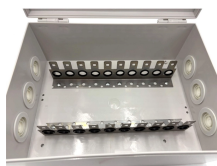

Where is Vanderbilt University located? Vanderbilt University is located in Nashville, Tennessee; population 601,222. The campus is in a large city setting. Use this map to explore the area around ...