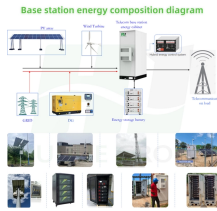

Looking for reliable elevator control box and elevator control panel manufacturers? GOTS Elevator offers high-quality, durable elevator control solutions designed for efficiency and safety. The primary ...

ECCH Boxes are designed with a powder coated enclosure, designed to enclose electrical disconnects for elevators without dedicated rooms. They are custom built to meet the minimum standards to pass ...