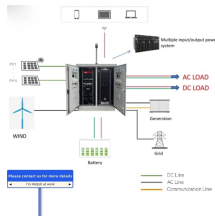

customize sth (to sth) The basic design of the vehicle has been customized to the client's requirements. We can advise on the customization of your software. The company offers a customized version of ...