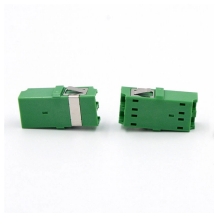

Today we supply network distribution equipment to all of the electrical utilities across the country, from Cape Town to Musina. Our clients rely on us to design, develop, manufacture and deliver enclosures ...