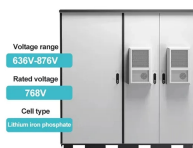

Facing unstable power grids in Africa? This article explores intelligent multi-power switching systems for factories, featuring a real 5-channel Congo distribution cabinet case integrating ...

Switchboard Group designs, manufactures, and installs Electrical Boards across Southern Africa and abroad. We offer a one-stop turnkey service across a wide range of industries and applications, with ...