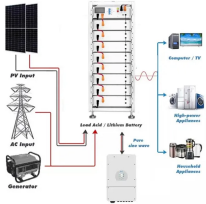

custom a practice followed as a matter of course among a people; a habitual practice of an individual: It is her custom to take a walk every night before dinner.