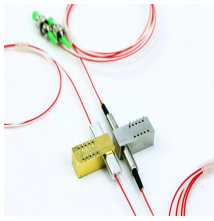

The meaning of CUSTOM is a usage or practice common to many or to a particular place or class or habitual with an individual. How to use custom in a sentence. Synonym Discussion of Custom.