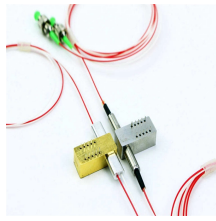

The meaning of CUSTOM is a usage or practice common to many or to a particular place or class or habitual with an individual. How to use custom in a sentence. Synonym Discussion of Custom.