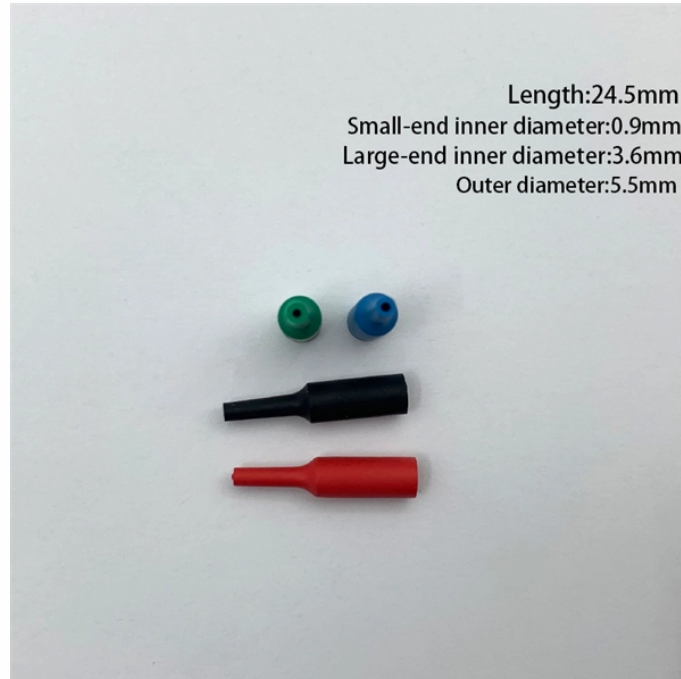

Cost of Explosion-proof Optical Cable Trays

Cost of Explosion-proof Optical Cable Trays

Explosion-proof cable reel according to the different recovery methods, explosion-proof cable reel can be divided into hand-cranked cable reel, spring automatic cable reel, electric recovery reel.

The tray's black base and clear lid enable easy accessibility. Ideal for electric utilities and optical cable installers, the splice enclosure is versatile and cost-effective for new and existing installations.