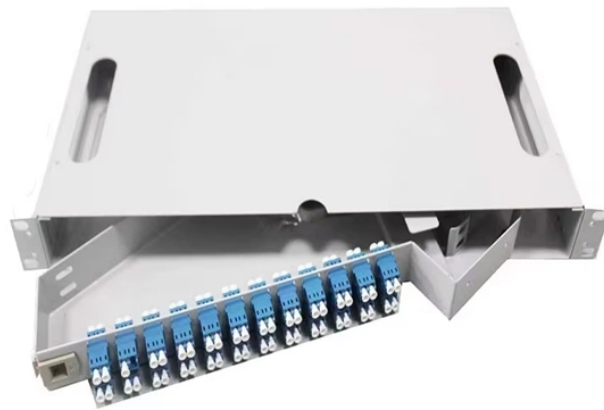

Core Stacking Switch 9404R

Core Stacking Switch 9404R

Cisco StackWise Virtual configuration commands will be recognised only on a switch running Network Advantage license. The configuration commands will not be recognised on a ...

The Cisco Catalyst® 9400 Series switches are Cisco's leading modular enterprise switching access, distribution and core platform built for security, IoT and cloud. These switches form the foundational ...

9400 Series 4 slot chassis. The Cisco Catalyst® 9400 Series switches are Cisco's leading modular enterprise switching access platform built for security, IoT and cloud. The platform provides ...

View online or download Cisco Catalyst 9404R Switch Networking Hardware Installation Manual, Installation Note.

Intel 2.4-GHz x86 with up to 960 GB of SATA SSD local storage for container-based application hosting. Up to 4 non-blocking 100/40 Gigabit Ethernet uplinks and up to 4 non-blocking 25/10 Gigabit ...

C9404R Cisco Catalyst 9400 4-slot modular switch chassis for supervisors, line cards and power supplies. Check chassis price, quote, stock and availability.