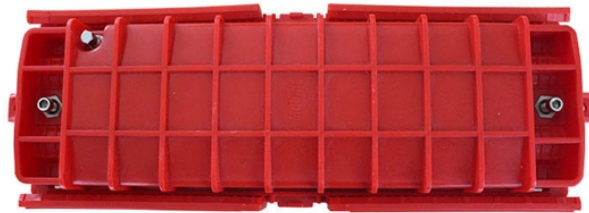

# **Control circuit of the three-level distribution box**

## Control circuit of the three-level distribution box

Each switch box shall connect to and control only one associated piece of electrical equipment (including sockets). According to the hierarchical and branch circuit principle, in a three-level ...

In this guide, we've explored the essential components and functions of a distribution box, including how it distributes electricity, provides safety through circuit breakers and fuses, and ...

Its main function is to receive the electrical energy from the power source, distribute and control it, and supply power to the second-level distribution boxes.