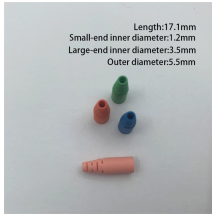

Focused heavily on safety, Eaton's switching device product line brings state-of-the-art designs that can even be customized to fit your unique needs.