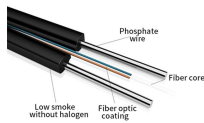

Construction of copolymer cable trays in Western Europe

Overview

This publication is intended as a practical guide for the proper and safe* installation of cable ladder systems, cable tray systems, channel support systems and associated supports. CTI has committed most of its energies towards support services. The Cable Tray Institute is now making available our complete library of technical articles which have appeared in the Cablegram. For further assistance, contact David Richmond (NEMA Senior Program Manager) at David. I hereby consent to the processing of my personal data in accordance with EU Regulation no. (Read the. Strong in production, optimisation and consulting for cable support systems Trayco's solar shelter kits: assemble your PV inverters at lightning speed! Discover the new Trayco catalogue! Request your new product catalogue and dive into our extensive range of cable support systems! Get more info on. Real Safety was established in 2005 and are experts in anti-slip FRP safety solutions and non-metallic construction materials. Having recently been ISO 9001 Certified, Real Safety offer High-quality composite solutions and excellent service, complying with customer specifications as well as. Clear cable routing – Organized and safe cable management, easy maintenance, helps prevent failures. Strong and

durable – Made of hot-dip galvanized steel or stainless steel, suitable for indoor and outdoor applications.

Construction of copolymer cable trays in Western Europe

Trayco is specialised in producing and optimising 100% Belgian cable trays, mesh trays, cable ladders, mounting and floor systems. We also play an important role as advisor and guide during the ...

We offer a wide range of cable tray systems to support tubing, electrical cables and instrumentation. Our cable trays are produced in fit for purpose materials like stainless steel, galvanized, aluminium and ...