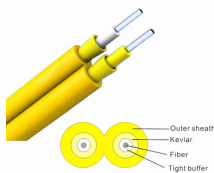

Get the best deals on 3M Electrical Wire & Cable Connectors when you shop the largest online selection at eBay . Free shipping on many items | Browse your favorite brands | affordable prices.

3M Power Electrical Wire Connector Driver... 3M Performance Plus Wire Connector R/Y+JUG,...

3M offers accessory products to assist with splice re-jacketing, cable jacket sealing, grounding and cable preparation. Many of the products shown here are used with 3M splices and terminations.

Performance Plus Wire Connector T/R+JUG, Tan/Red, Flexible Steel Spring Connectors, Smooth, Comfortable Feel, Copper, CSA Certified, UL Listed, Jug of 750, 22-8 AWG