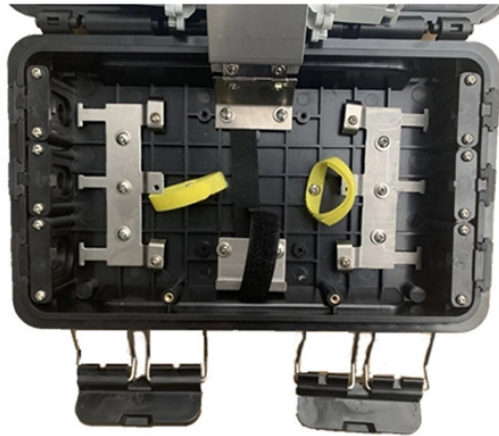

Connection of lead wires to cable tray

Connection of lead wires to cable tray

This publication is intended as a practical guide for the proper and safe* installation of cable ladder systems, cable tray systems, channel support systems and associated supports.

This guide covers the critical steps, from selecting the right electrical cable tray and performing accurate cable fill calculations to managing a safe cable pull through and ensuring all bonding and grounding ...

Cables and conductors must be secured to the cable tray at intervals according to installation instructions. For non-horizontal runs, cables should be fastened securely to transverse ...

Instead of large conduits, cable channel may be used very effectively to support cable drops from the cable tray run to the equipment or device being serviced and is ideal for cable tray runs involving a ...

Introduction The purpose of this document is to describe the correct process to install the connectors in our cable trays.

Cable tray installed in a hazardous location must contain only those cables that are appropriate for this type of environment as defined in Chapter 5 of the NEC.