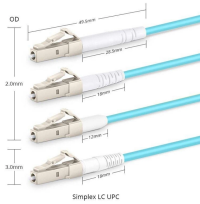

Choose from our selection of junction boxes, including over 2,800 products in a wide range of styles and sizes. Same and Next Day Delivery.