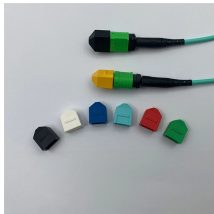

Components inside the photovoltaic combiner box

Components inside the photovoltaic combiner box

Your guide to solar combiner boxes, isolator switches, and disconnects. Learn their applications and safety functions.

This guide explains what a PV combiner box does, which components are commonly used inside the enclosure, when a project needs one, and how engineers and buyers should ...

A solar PV combiner box combines multiple solar strings into one output and protects systems with fuses, breakers, and SPDs for safe and efficient PV operation.

Discover what's inside a solar combiner box — fuses, SPDs, isolators, MCBs and more. Know what to look for before you specify or buy.

Learn PV combiner box functions, key components (fuses, SPD), and selection guide for solar systems. Improve safety and monitoring in utility or residential projects.

What Is a PV Combiner Box? A combiner box is a key DC distribution device used between PV strings and the inverter. Each string consists of solar modules wired in series, and the ...

Contact Us

For more information, pricing, or custom data center solutions, please contact us: