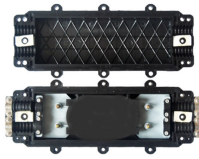

Brand : EPS Model : EM-3 45 ways Size : 400\*610\*120mm DB Series : Suitable to fit RCD, Isolator, Switch fuse or MCB as main switch DBM Series : Suitable to fit ...

Polyester distribution boxes have been of great advantage in many industrial plants. They offer safe protection even when they are exposed to extreme.

Each EPS distro is made in the USA from top quality components for maximum safety and durability. Mains breaker, neon indicator lights, test points, laser ...

□□ EPS Metal-Clad DB Box Series - All Models Available. Durable and safe enclosures for circuit protection, proudly made in Malaysia □□□□. Why Choose EPS DB Boxes? Heavy-duty metal-clad steel ...

The design of floor standing enclosures within the nVent HOFFMAN Power System range, referred to as EPS, is based on the existing mild steel floor standing enclosure MKS and MCS, and allows for ...

EPS Box-TP is designed for three-phase grid. Per voltage range is 220/230/240V; frequency is 50/60Hz. Other technical requests should comply with the requirement of the local public grid. Check the grid ...