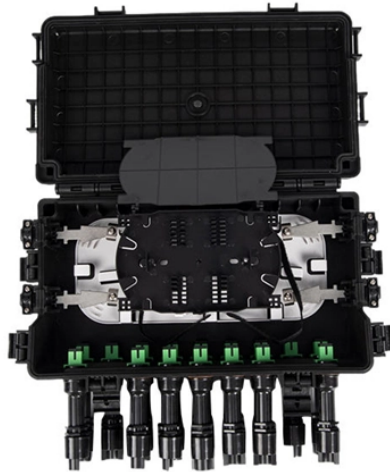

Compatible 10G Aggregation Switch Zambian Supplier

Compatible 10G Aggregation Switch Zambian Supplier

Find solutions, generate quotes, and place orders with the help of Certified Cisco partners/resellers. Log in to see your buying options. View saved estimates using Cisco Commerce (CCW).
Disclaimer: ...

The Ubiquiti UniFi USW-Aggregation, is a fully managed Layer 2 switch designed to build high-capacity network links. It provides eight 10G SFP+ ports, making it a suitable core for aggregating multiple ...

Using the switches in conjunction with H3C IMC, you can manage and monitor online users in real time and take prompt action on illegitimate behaviors. The switches offer a large number of inbound and ...

Recommended aggregation switch for large-sized networks, or core switch for small and medium-sized networks. With 20 x 1GE/2.5GE/10GE SFP+ ports and 4 x 10GE/25GE SFP28 ports, the switch ...

The Ubiquiti UniFi USW-Aggregation, is a fully managed Layer 2 switch designed to build high-capacity network links. It provides eight 10G SFP+ ports, making it a suitable core for aggregating multiple ...