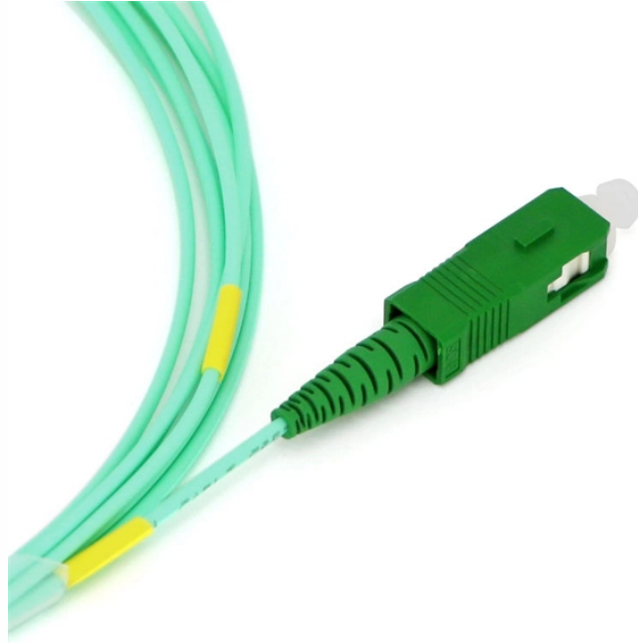

Communication Fiber Optic Cable Mounting Board

Communication Fiber Optic Cable Mounting Board

Explore CommScope's efficient and scalable fiber splice panels designed for seamless connectivity. Accommodating LC, SC, and MTP/MPO connectors, these panels are ideal for data centers, ...

Vertical Cable is your one-stop shop for bulk cable, fiber optic solutions, patch panels, j-hooks, and structured wiring products.

Protect your fiber optic connections with quality shelves and enclosures.

Specifically designed to connect the pulling rope with a fiber optical cable. They are composed of several jointed rods and two arched rods to facilitate passage on the pulley and two drawback ...

Contact Us