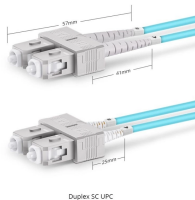

## Communication Connector Box Disc Ring

1-16 of over 10,000 results for "ring wire connectors" Results Check each product page for other buying options.

ROTOCON rotating electrical connectors are high-performing slip ring alternatives with zero-noise and maintenance-free operation for industrial environments.

Leviton Rings and Brackets are designed for rapid deployment in tight spaces where access is limited.

Bridgeport Distribution Rings are sturdy aluminum rings designed to support multiple cable runs on walls, ceilings, communication boards or racks, in horizontal or vertical orientations. Built to the high ...

These single conductor connectors are crimped onto a wire and mate with a stud or tab of a predefined size to make a secure connection. They are available in a variety of different wire gauges with ...