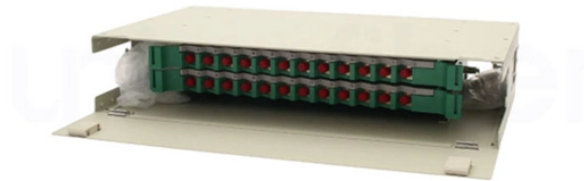

Color Standard for Temporary Distribution Boxes

Overview

The IEC 60446 standard, “Basic and Safety Principles for Man-Machine Interface, Marking, and Identification,” establishes global guidelines for identifying electrical equipment terminals, conductors, and wiring colors. The Standard Doghouse provides compact portable power distribution for entertainment, event, and temporary power applications. It features a polycarbonate enclosure, one 20A twist-lock NEMA L21-20 inlet, and one 20A twist-lock NEMA L21-20 pass-thru receptacle. In addition, it includes three NEMA. ipment is used. Engineered utilizing the latest in GFCI technology, Southwire's iconic yellow temporary power boxes have been providing contractors, electricians, and. In this blog post, you'll get actionable tips on how to ensure compliance with NEC (National Electric Code) and OSHA (Occupational Safety and Health Administration) standards. The provisions of this paragraph do not apply to conductors which form an integral part of equipment such as motors, controllers, motor control centers and like equipment. However, exposure to weather, frequent relocation, rough use and other conditions not normally encountered with conventional wiring systems necessitate special consideration not require in other applications or in

completed structures. Therefore color-coding is an ideal control measure. Accessories such as bins, clipboards.

Color Standard for Temporary Distribution Boxes

Conductors entering boxes, cabinets, or fittings shall be protected from abrasion, and openings through which conductors enter shall be effectively closed. Unused openings in cabinets, boxes, and fittings ...