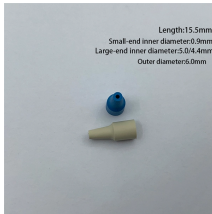

Cold pressure welding or cold welding is a solid-state welding process in which a weld joint is produced solely by the application of pressure at room temperature. No heat is involved in this process.