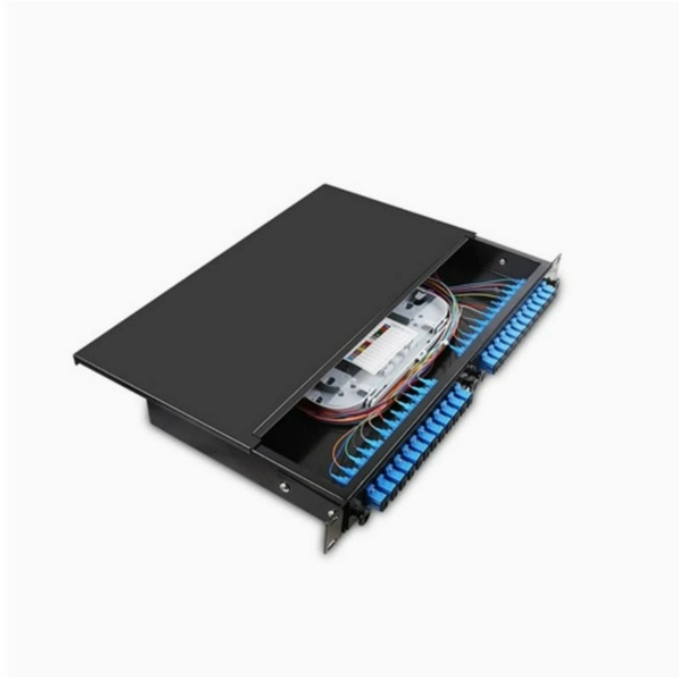

Channel steel brackets support cable trays

Channel steel brackets support cable trays

These special heavy duty tray hold down cable tray clamps and expansion guides are ideal for fastening tray to C-Channels and beams, such as those found on bridges. They are easy to install and reduce ...

Product Description This versatile 18-inch cable tray bracket is designed for seamless integration with Unistrut and B-Line channel systems, offering a robust mounting solution for cable management ...

Cable Support Systems are well designed to provide necessary support for cable trays, cable ladders and trunkings. Cable supports are manufactured according to common standards from high quality ...

Looking for a dependable solution to support your cable tray system? Look no further than our unistrut channel cable tray support. Designed to provide maximum stability and strength, it ...

Our Snap Track single hanger brackets & channel hangers are used for overhead or beam mounting when installed with a beam clamp. Contact us!

4 inch universal wall bracket Patented FAS style attachment secures tray without nuts and bolts For wiremesh tray installations onto walls or channel framing Pre-Galvanized finish is for indoor use