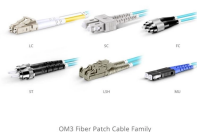

Choose from our selection of ceramic terminal strips in a wide range of styles and sizes. Same and Next Day Delivery.

Understanding its various aspects, from amperage ratings to terminal types, is crucial for optimizing performance and safety. This FAQ guide provides technical insights and practical advice on ...

2PC CERAMIC HIGH TEMP 2 POLE 10 AMP TERMINAL BLOCK STRIP CP-02P-10A \$4.65 + \$3.25 delivery

Provides an electrically safe environment on standard screw terminals. Can be field retrofit or factory installed. Caps fit all Igloo™ bases below. All three caps fit conventional base. Use with insulated ...

Designed for high temperature applications. Applications include furnaces, heaters, process equipment and machinery. A great way to terminate heating element ...

OM3 Fiber Patch Cable Family

MECCANIXITY 5 Pcs 1 Way Ceramics Terminal Blocks, 60A 110V-600V High Temp Porcelain Ceramic Electrical Connectors with Brass Conductors 32x20x28 mm for Electric Wire Cable

With Push-in connection technology, you can connect conductors from 0.25 mm<sup>2</sup> easily - both directly and without tools. The special terminal block contact spring enables up to 50% lower insertion force. ...