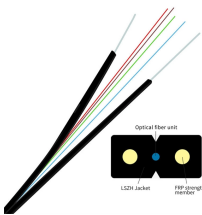

OTRANS manufactures cable distribution products for network wire management, includes optical fiber distribution frame, rack mount fiber optic patch panel, wall mount fiber patch panel, fiber cable copper ...