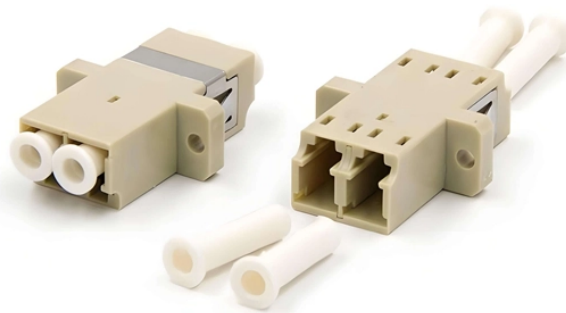

# Central Asia Spectrometer 1 to 2

## Overview

In this paper, we present the experimental use of an unmanned aerial vehicle (UAV) equipped with gamma spectrometry systems as a novel tool for mapping, assessing, and monitoring radioactivity at sites affected by uranium mining and processing and other activities related to enhanced. In this paper, we present the experimental use of an unmanned aerial vehicle (UAV) equipped with gamma spectrometry systems as a novel tool for mapping, assessing, and monitoring radioactivity at sites affected by uranium mining and processing and other activities related to enhanced. Introducing the Prometheus Viewfinder Spectrometer, our brand new flagship for ultimate display measurements. Admesy's spectroradiometer with an integrated viewfinder is the true all-in-one display measurement solution. 2°. Pandora, one of Fiducial Reference Measurements (FRM), is a compact, modestly priced sun/sky/lunar passive UV/VIS grating spectrometer. The PAN is a new network of ground-based remote sensing instruments dedicated to validate the scientific products of GEMS as well as low Earth orbit (LEO). In order to enhance the capability of monitoring and predicting air quality and climate change over East and Southeast Asia, the National Institute of Environmental

Admesy's spectroradiometer with an integrated viewfinder is the true all-in-one display measurement solution. The electronic viewfinder allows quick and precise alignment of the 1.2° measurement spot ...