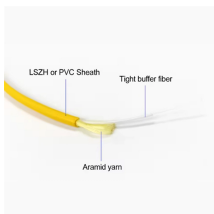

The meaning of CENTRAL is containing or constituting a center. How to use central in a sentence.