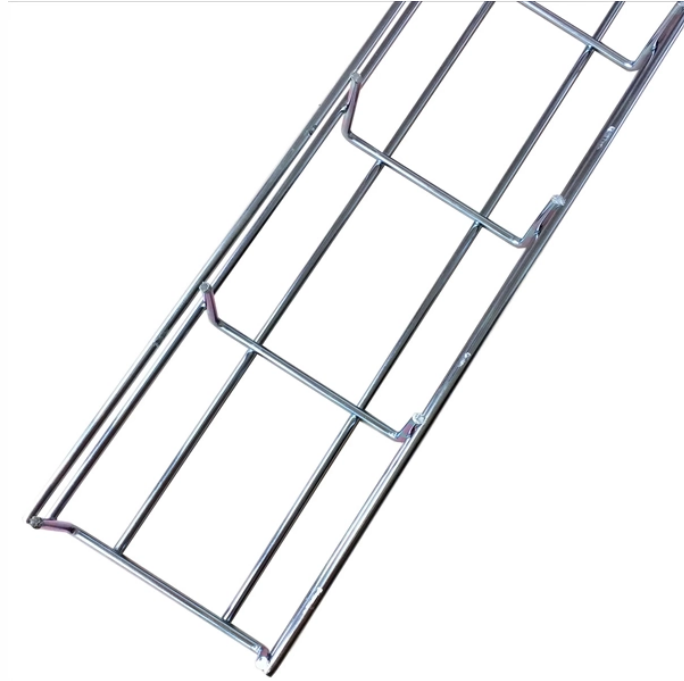

Central Asia 8-port terminal box

Central Asia 8-port terminal box

8 port fiber optic termination box includes ABS type fiber splitter distribution box and wall mountable metallic fiber terminal box. 8 port fiber splitter distribution boxes are designed to work with 1:4, 1:8 ...

With eight designated ports, these boxes provide scalability and efficient organization for both fibre optic and copper-based networks. They serve as critical junction points in telecommunications, data ...

8-Port 16-Core LC Fully Loaded Fiber Terminal Box | Metal Optical Distribution Box

This compact 8 port ftth distribution box is designed to connect feeder cables to subscriber drop cables for FTTH last-mile fiber connectivity. It integrates fiber splicing, optical signal splitting, termination, ...

This box is used as a termination point for the feeder cable to connect with drop cable in FTTx communication network system. It intergates fiber splicing, splitting, distribution, storage and cable ...