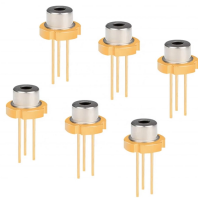

Suitable for wall mounted in siloof building corridor2.Small size,light weight,high capacity,easy to splice and installation3 pport through connection style4.Preinstalled one pc of 24 fibers splice tray ...