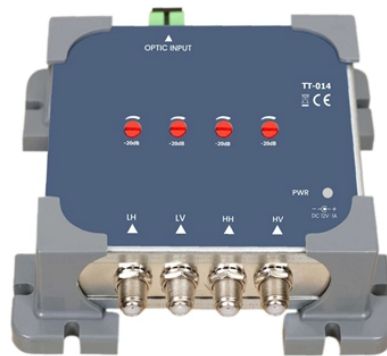

Cameroon Fiber Optic Distribution Box 8-core Commissioning

Overview

Ideal for last mile FTTH deployments, this versatile 8 core fiber distribution box is perfectly suited for small-scale installations in apartments, residential, or commercial buildings, enhancing floor distribution efficiency. ROOT IT is an established Infrastructure and Telecommunication services provider specialized in designing, implementing and maintaining network infrastructure. We build quality infrastructure using the best available technology to ensure that what we do meets or exceeds the highest standards. ROOT. The 8 port Fiber Distribution Box is sturdy in structure, lightweight in size, and easy to install. It can be installed on walls or utility poles, and its waterproof cover ensures maximum moisture protection, ensuring optimal performance in any weather conditions. This wall mounted patch panel is easy to operate for fiber optical applications.

Cameroon Fiber Optic Distribution Box 8-core Commissioning

8 Core Fiber Optic Distribution Box. Dawnergy's fiber optic distribution boxes are widely used as a termination point for the feeder cable to connect with the drop cable in the FTTx communication ...

Unitekfiber provides fiber optic terminal box with different quantity adapters ports according to customers request. This wall mounted patch panel is easy to operate for fiber optical applications.

Ideal for last mile FTTH deployments, this versatile 8 core fiber distribution box is perfectly suited for small-scale installations in apartments, residential, or commercial buildings, enhancing floor ...

Optical Distribution Box 8 (ODB-8): This light and compact wall mountable box terminates up to four fibers. It is designed to serve as a building entry point for FTTH applications but is also a perfect ...