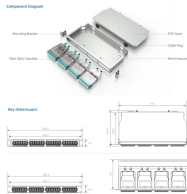

Cope 45 degree swage ladder tray elbow saves space in tight cable tray installations.

Several runs of cable trays can be stacked above one another, thereby accommodating more cables in lesser space. The system can be so designed that a fewer number of supports are required hence ...

NEMA VE 1-2017 Specifies requirements for metal cable trays and associated fittings designed for use in accordance with the rules of Canadian Electrical Code, Part I and the National Electrical Code®

It applies to cable trays made of steel, stainless steel, aluminum, or other metallic materials. The standard ensures these systems can handle the physical and electrical loads they're ...