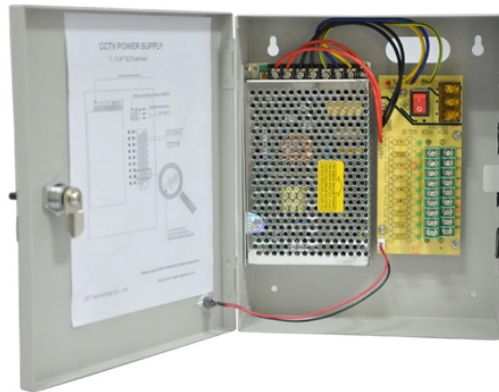

Cable trays connect to distribution boxes across floors

Cable trays connect to distribution boxes across floors

Create organized cable channels with Cable Tray Dividers without having to use tie wrap to keep them together. This greatly reduces the time spent replacing, moving or adding new cables and lowers the ...

Cable trays keep wires in place while allowing air flow in raised access floor systems. Our system installs in seconds without tools. Ideal for data centers.

With under-carpet and over-floor installation options, these raceways provide the adaptable power access you need without sacrificing the aesthetic of your commercial space.

What is Underfloor Cable Tray? An underfloor cable tray is a support system installed beneath the floor. It organizes and protects cables in a hidden space. You typically find it in buildings ...

Ideal for general office environments, trading floors and command and control centers, Snake Bus brings the next level of power distribution efficiency to ...

Power distribution solutions by Snake Tray are expertly designed to efficiently distribute power, data and air under access floors, on walls and overhead.

Cable floor trunking is designed for distributing power, data, and communications services across open-plan spaces where access is needed from beneath the floor.