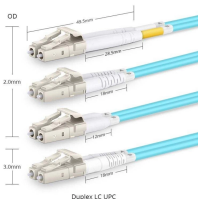

This guide covers the cable tray types and their appropriate applications, the fill rules for each configuration, ampacity derating requirements, separation of power and signal cables, and the ...