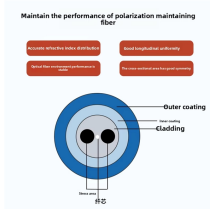

The right cable tray sizing calculator helps engineers turn cable schedules into a verified tray width and fill check before material ordering and site installation.

Learn how to calculate the perfect cable tray size and dimensions for your electrical project. This guide covers load capacity, fill ratios, and industry standards.

Pay your bill, find free WiFi, check your email, set up your voicemail, program your DVR and more!

Learn about cable tray width dimensions and specifications as per NEC standards. Understand types, sizes, materials, and installation guidelines for safe and efficient wiring systems. Cable tray systems ...