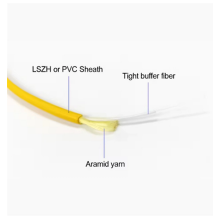

Cable tray support plate front and back

Cable tray support plate front and back

Shop Our Inventory Of Cable Tray Fittings Online. Graybar Is Your Trusted Distributor For Cable Tray And Fittings.

Wire Mesh Cable Tray, 60" x 8" x 2", 4", or 18" | Zinc Plated Steel Cable Management Rack, Adjustable Cable Basket for Network, AV, Fiber Optic, Garage & Office Use (2Pcs)

Cable Tray ABW4SB-3 Barrier Strip, 3 m L x 4 in H, For Use With Aluminum Cable T...

Discover cable tray supports at TechLine Mfg. Choose from hangers, brackets, and clamps for your needs. Contact us today for custom or standard-sized brackets!

Cable Runway Wall Angle Support fastens ladder rack to a wall or other flat surface. This Wall Angle Support, LWASK24BLK item fits 24.00 with a material of Steel color Black.

Hubbell's NEXTFRAME® Ladder Tray is the effective and widely used cable runway that supports and delivers bundles of cable between cabinets, racks, and closets, along walls, and suspended from ...

These special heavy duty tray hold down cable tray clamps and expansion guides are ideal for fastening tray to C-Channels and beams, such as those found on bridges.

These fittings are used in conjunction with cable trays to support cables in ventilation holes, assist with directional change of piping systems, and aid cable channelling around obstacles.