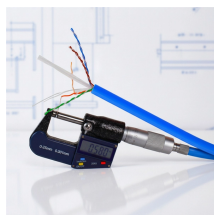

Find your cable tray support easily amongst the 28 products from the leading brands (Ebo Systems, Electric Power Engineering, VALDINOX, ...) on DirectIndustry, the industry specialist for your ...