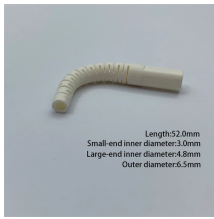

Cable tray short connector

Cable tray short connector

These connectors allow wire mesh trays to mount on strut channels. They hook onto the trays and struts for a secure attachment without requiring hardware or tools.

Choose from our selection of cable tray connectors, including cable and hose trays, steel formable cable and hose trays, and more. Same and Next Day Delivery.

Cable Tray, Divider Strip, 2 Inch, COT30, For cable separation within a single tray.