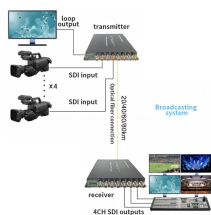

Cable tray right-angle interface

Cable tray right-angle interface

Hubbell's NEXTFRAME® Ladder Tray is the effective and widely used cable runway that supports and delivers bundles of cable between cabinets, racks, and closets, along walls, and suspended from ...

The Cable Tray is a simple cable management solution to help organize your desk's wires and cables.

Shop Our Inventory Of Cable Tray Fittings Online. Graybar Is Your Trusted Distributor For Cable Tray And Fittings.

Shop for Cable Tray & Accessories at Rexel Fire Alarm Control Cable, Type FPLP-MC, 2 Conductors, 14 AWG Conductor And Ground, Solid Copper, Outside Diameter: 0.47 IN ...

Find product features, specs, documentation and where to buy information for 20249R Right Angle Rollers 24"

Eagle Basket is a welded wire mesh cable management system offering zero hardware connection of straight lengths. The 2" x 4" mesh allows for continuous ...

TechLine Mfg.'s Channel, Angle and Flatbar Fittings efficiently and effectively connect all of our tray products, providing smooth transitions between components to deliver tubing or cable throughout ...